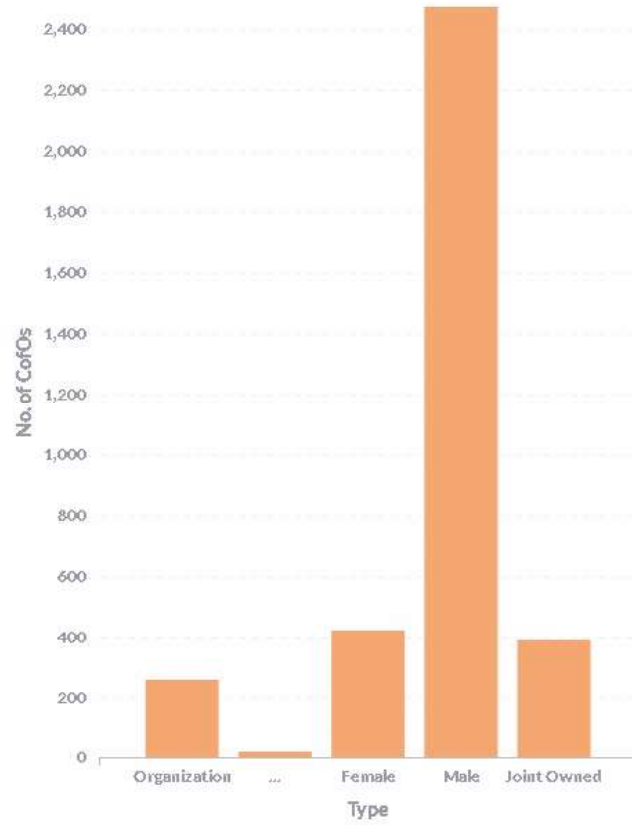

Combined

Statistical Analysis of Registered CofOs Issued from 2022 - 2024 by Gender

Source: PLAGIS Aumentum

Description Year	No. of Males	No. of Females	Undefined	TOTAL
2022	839	127	0	966
2023	774	139	8	921
2024	860	154	14	1,028
TOTAL	2,473	420	22	2,915

Ownership Type	No. of CofOs
Organization	255
...	22
Female	420
Male	2,473
Joint Owned	390
TOTAL	3,560

Analysis by Party Type, Gender and Joint Ownership [Pie Chart]

Analysis by Party Type, Gender and Joint Ownership [Bar Chart]