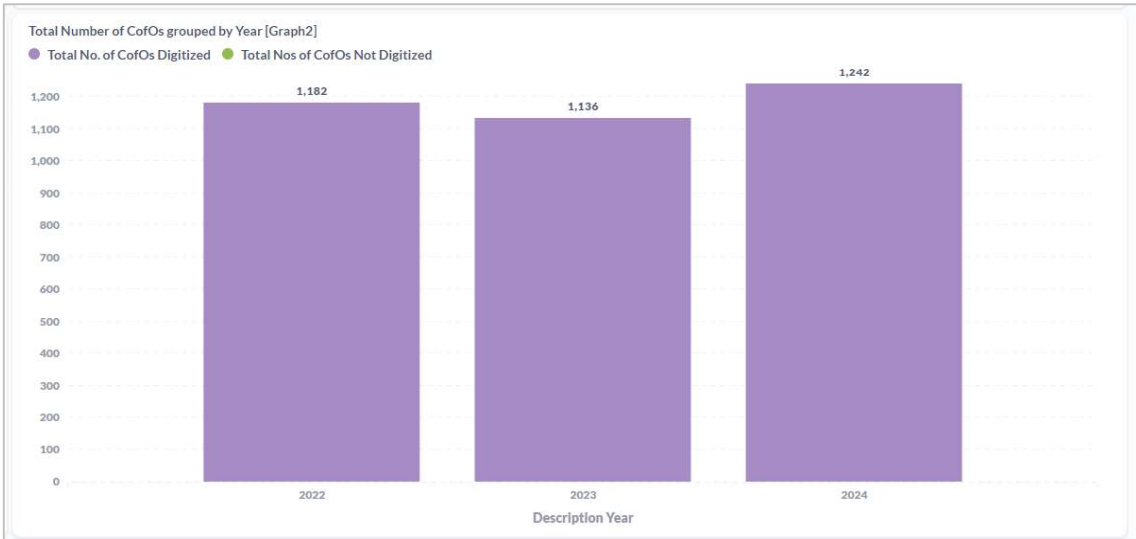

Combined

Statistical Analysis of Registered CofOs Issued from 2022 - 2024 by Gender

Source: PLAGIS Aumentum

Description Year	No. of Males	No. of Females	Undefined	TOTAL
2022	839	127	0	966
2023	774	139	8	921
2024	860	154	14	1,028
TOTAL	2,473	420	22	2,915