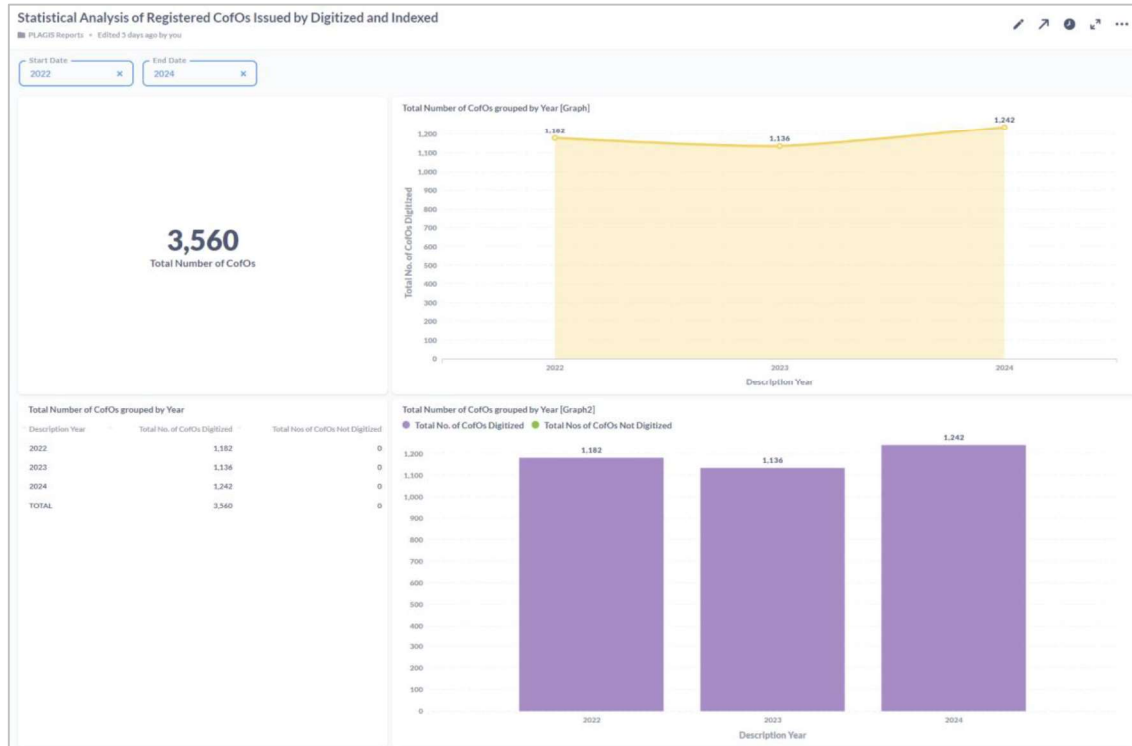

Combined

Statistical Analysis of Registered CofOs Issued from 2022 - 2024 by Gender

Source: PLAGIS Aumentum

Description Year	No. of Males	No. of Females	Undefined	TOTAL
2022	839	127	0	966
2023	774	139	8	921
2024	860	154	14	1,028
TOTAL	2,473	420	22	2,915