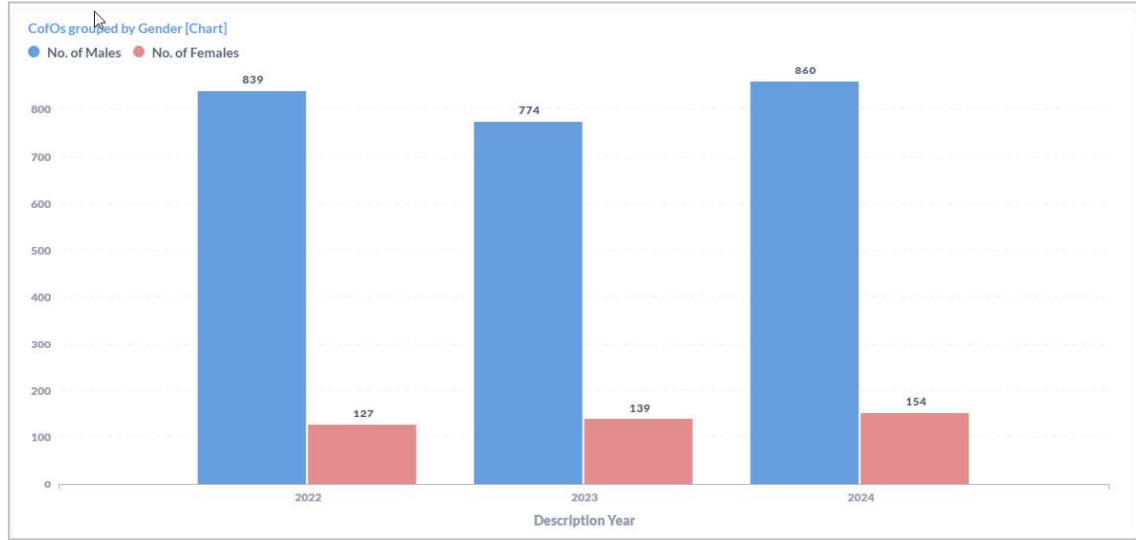

Combined

Statistical Analysis of Registered CofOs Issued from 2022 - 2024 by Gender

Source: PLAGIS Aumentum

Description Year	No. of Males	No. of Females	Undefined	TOTAL
2022	839	127	0	966
2023	774	139	8	921
2024	860	154	14	1,028
TOTAL	2,473	420	22	2,915