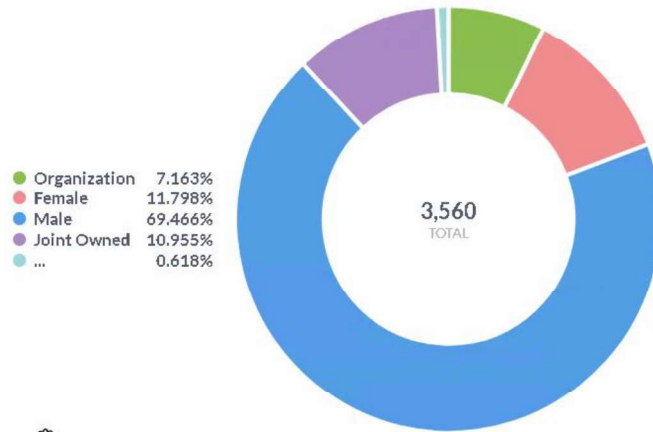

Combined

Statistical Analysis of Registered CofOs Issued from 2022 - 2024 by Gender

Source: PLAGIS Aumentum

Description Year	No. of Males	No. of Females	Undefined	TOTAL
2022	839	127	0	966
2023	774	139	8	921
2024	860	154	14	1,028
TOTAL	2,473	420	22	2,915

Ownership Type	No. of CofOs
Organization	255
...	22
Female	420
Male	2,473
Joint Owned	390
TOTAL	3,560

Analysis by Party Type, Gender and Joint Ownership [Pie Chart]

Analysis by Party Type, Gender and Joint Ownership [Bar Chart]